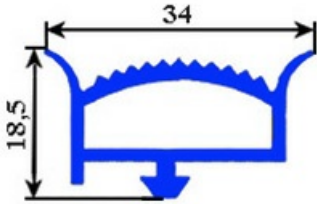

# COLD STORE GASKET SNAP 34X18,5X9X1000 mm YY10

Date: 07-04-2025

## Technical data

LONG SIDE mm	A= 1000 mm - 34X18,5X12mm
PROFILE TYPE	YY10