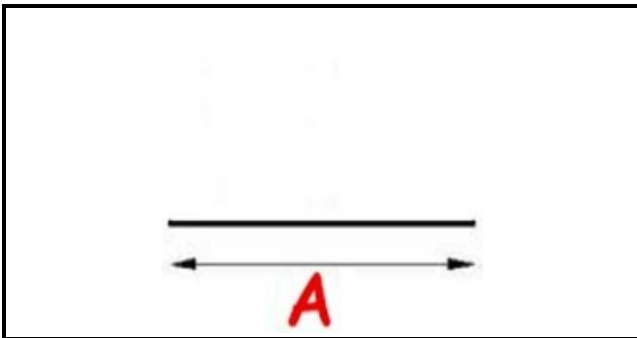

2103058

COLD STORE GASKET SNAP 34X18,5X9X1000 mm YY10

Date: 22-11-2024

**Technical data**

LONG SIDE mm	A= 1000 mm - 34X18,5X12mm
PROFILE TYPE	YY10