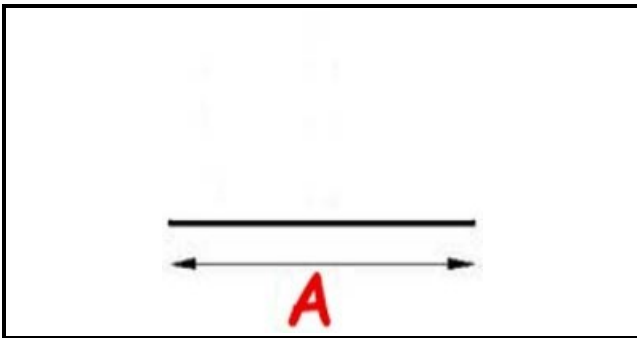

# COLD STORE GASKET SNAP 34X18,5X9X1000 mm YY10

Date: 07-04-2025

## Technical data

LONG SIDE mm	A= 1000 mm - 34X18,5X12mm
PROFILE TYPE	YY10