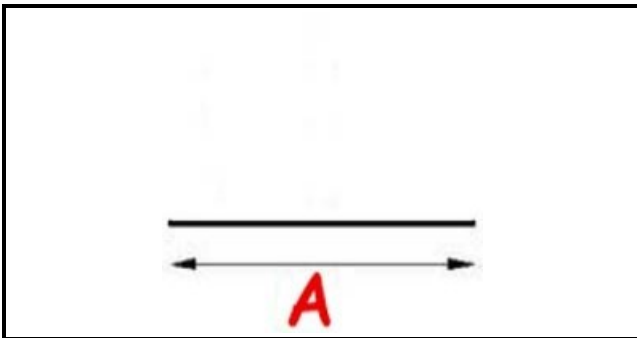

2103058

COLD STORE GASKET SNAP 34X18,5X9X1000 mm YY10

Date: 22-12-2024

Technical data

LONG SIDE mm	A= 1000 mm - 34X18,5X12mm
PROFILE TYPE	YY10