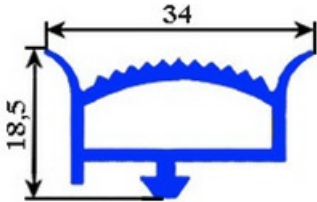

2103058

COLD STORE GASKET SNAP 34X18,5X1000 mm YY10

Date: 04-03-2025

**Technical data**

LONG SIDE mm	A= 1000 mm - 34X18,5X12mm
PROFILE TYPE	YY10