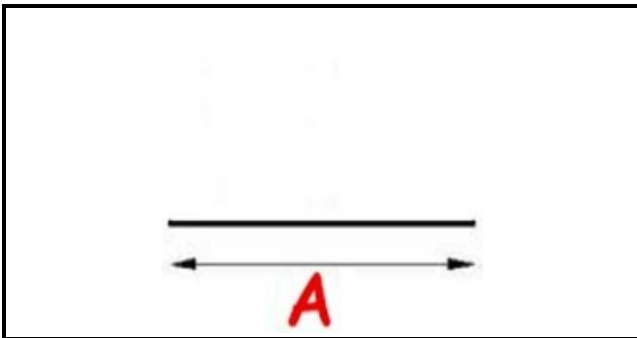

2103058

COLD STORE GASKET SNAP 34X18,5X1000 mm YY10

Date: 04-03-2025

**Technical data**

LONG SIDE mm	A= 1000 mm - 34X18,5X12mm
PROFILE TYPE	YY10