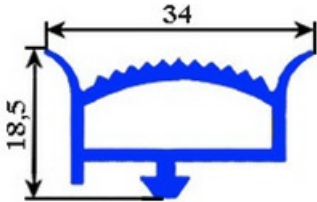

2103058

COLD STORE GASKET SNAP 34X18,5X9X1000 mm YY10

Date: 22-11-2024

**Technical data**

LONG SIDE mm	A= 1000 mm - 34X18,5X12mm
PROFILE TYPE	YY10