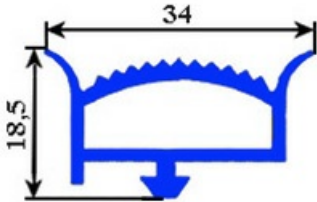

2103058

COLD STORE GASKET SNAP 34X18,5X9X1000 mm YY10

Date: 22-12-2024

Technical data

LONG SIDE mm	A= 1000 mm - 34X18,5X12mm
PROFILE TYPE	YY10