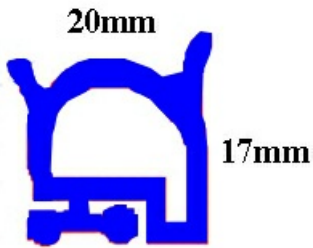

2103070

GASKET COSTAN PACKAGE 6 MT YY35

Date: 22-11-2024

ORIGINAL
OSP
SPARE PARTS

Technical data

LONG SIDE mm	A= 1000 mm
PROFILE TYPE	YY35