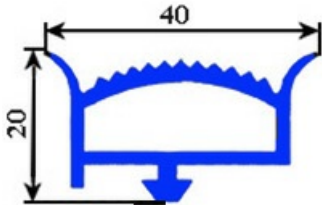

# GASKET SNAP 20X40mm SOLDES AT METER YY25

Date: 04-03-2025

## Technical data

LONG SIDE mm	A=1000 mm 20X40mm
PROFILE TYPE	YY25