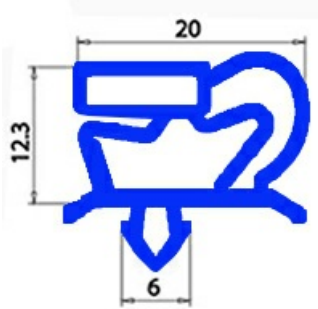

2103083

GASKET MAGNETIC SNAP A.PO 37Q2590 685X1600mm QQ1

Date: 08-04-2025

Technical data

SHORT SIDE mm	A=685 mm
LONG SIDE mm	B=1600 mm
PROFILE TYPE	QQ1

Manufacturer code

ANGELO PO GRANDI CUCINE SPA