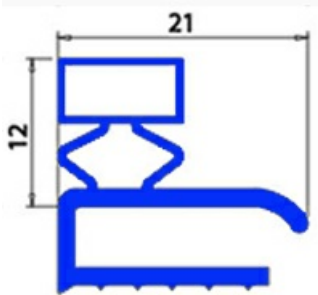

# ANGLED MIDDLE-EDGED MAGNETIC GASKET FOR DRAWER 295X385mm XX5

Date: 04-03-2025

## Technical data

SHORT SIDE mm	A=295mm
LONG SIDE mm	B=385 mm
PROFILE TYPE	XX5