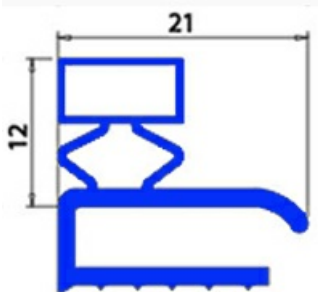

2103093

ANGLED MIDDLE-EDGED MAGNETIC GASKET FOR DRAWER 295X385mm XX5

Date: 22-12-2024

Technical data

SHORT SIDE mm	A=295mm
LONG SIDE mm	B=385 mm
PROFILE TYPE	XX5

Manufacturer code

ANGELO PO GRANDI CUCINE SPA