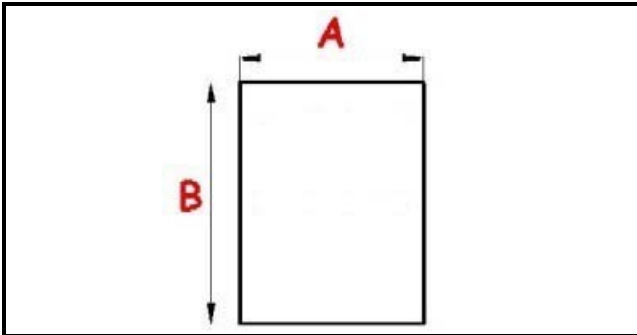

# ANGLED MIDDLE-EDGED MAGNETIC GASKET 610X385 mm A.PO XX5

Date: 06-04-2025

ORIGINAL  
**OSP**  
SPARE PARTS

## Technical data

SHORT SIDE mm	A=385 mm
LONG SIDE mm	B=610 mm
PROFILE TYPE	XX5