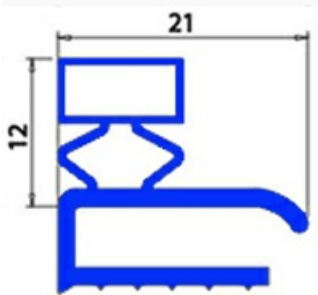

2103094

ANGLED MIDDLE-EDGED MAGNETIC GASKET 610X385 mm A.PO XX5

Date: 22-11-2024

ORIGINAL
OSP
SPARE PARTS

Technical data

SHORT SIDE mm	A=385 mm
LONG SIDE mm	B=610 mm
PROFILE TYPE	XX5

Manufacturer code

ANGELO PO GRANDI CUCINE SPA