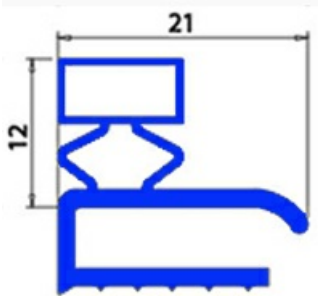

# ANGLED MIDDLE-EDGED MAGNETIC GASKET 610X385 mm A.PO XX5

Date: 06-04-2025

ORIGINAL  
**OSP**  
SPARE PARTS

## Technical data

SHORT SIDE mm	A=385 mm
LONG SIDE mm	B=610 mm
PROFILE TYPE	XX5