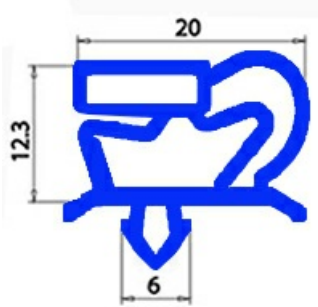

# GASKET MAGNETIC SNAP 735X660mm QQ1

Date: 05-04-2025

## Technical data

SHORT SIDE mm	A=660 mm
LONG SIDE mm	B=735 mm
PROFILE TYPE	QQ1