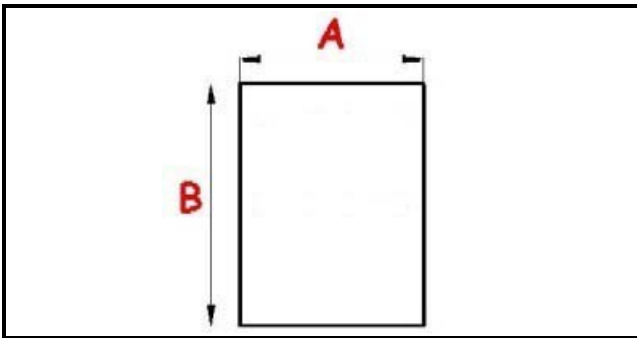

## Technical data

SHORT SIDE mm	A=660 mm
LONG SIDE mm	B=735 mm
PROFILE TYPE	QQ1