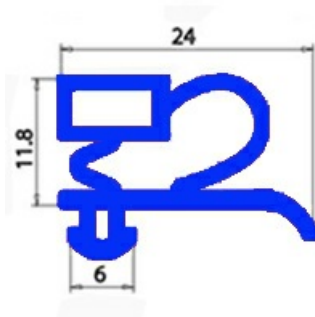

2103098

DOOR GASKET MAGNETIC SNAP A.PO 37Q0210 670X1530mm QQ3

Date: 04-03-2025

ORIGINAL
OSP
SPARE PARTS**Technical data**

SHORT SIDE mm	A=670 mm
LONG SIDE mm	B=1530 mm
PROFILE TYPE	QQ3

Manufacturer code

ANGELO PO GRANDI CUCINE SPA