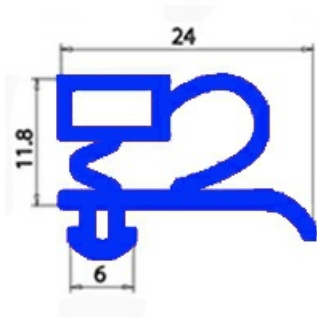

2103098

DOOR GASKET MAGNETIC SNAP A.PO 37Q0210 670X1530mm QQ3

Date: 22-11-2024

ORIGINAL
OSP
SPARE PARTS**Technical data**

SHORT SIDE mm	A=670 mm
LONG SIDE mm	B=1530 mm
PROFILE TYPE	QQ3

Manufacturer code

ANGELO PO GRANDI CUCINE SPA