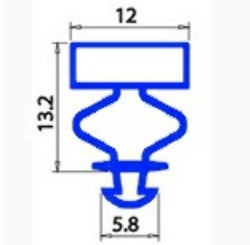

2103100

GASKET MAGNETIC SNAP BAR 2200mm YY1

Date: 22-01-2025

Technical data

LONG SIDE mm	A=2200 mm
PROFILE TYPE	YY1