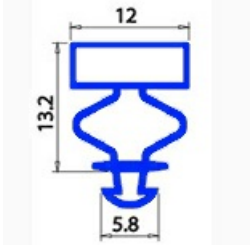

2103100

GASKET MAGNETIC SNAP BAR 2200mm YY1

Date: 22-11-2024

Technical data

LONG SIDE mm	A=2200 mm
PROFILE TYPE	YY1