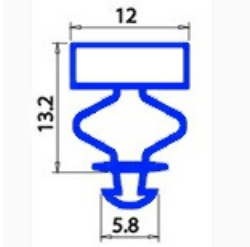

# GASKET MAGNETIC SNAP BAR 2200mm YY1

Date: 05-04-2025

## Technical data

|              |           |
|--------------|-----------|
| LONG SIDE mm | A=2200 mm |
| PROFILE TYPE | YY1       |