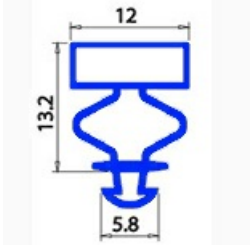

# GASKET MAGNETIC SNAP BAR 2200mm YY1

Date: 04-03-2025

## Technical data

LONG SIDE mm	A=2200 mm
PROFILE TYPE	YY1