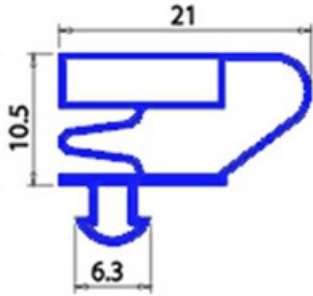

# MAGNETIC SNAP IN GASKET 667X1525MM QQ4

Date: 08-04-2025

ORIGINAL  
**OSP**  
SPARE PARTS

## Technical data

SHORT SIDE mm	A=667mm
LONG SIDE mm	B=1525mm
PROFILE TYPE	QQ4