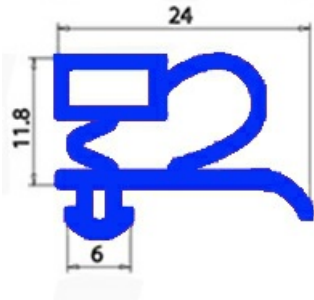

2103118

GASKET MAGNETIC SNAP HALF DOOR IBERNA 665X770 mm QQ3

Date: 06-04-2025

Technical data

| | |
|---------------|----------|
| SHORT SIDE mm | A=665 mm |
| LONG SIDE mm | B=770 mm |
| PROFILE TYPE | QQ3 |