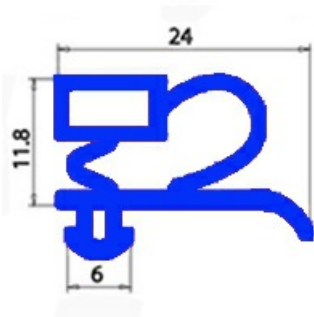

2103118

**GASKET MAGNETIC SNAP HALF DOOR IBERNA 665X770 mm QQ3**

Date: 22-12-2024

**Technical data**

SHORT SIDE mm	A=665 mm
LONG SIDE mm	B=770 mm
PROFILE TYPE	QQ3