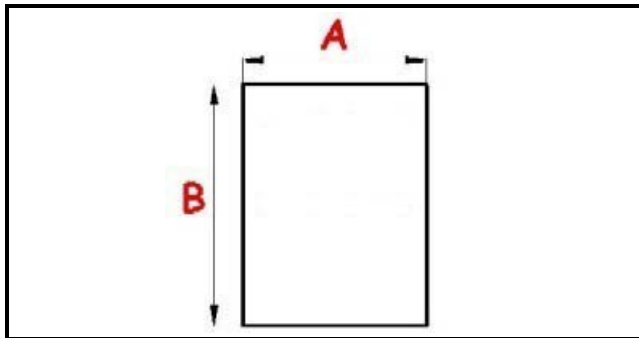

2103125

**GASKET MAGNETIC SNAP FOR DRAWER 1/3-1/1 A.PO QQ3**

Date: 04-03-2025

**Technical data**

SHORT SIDE mm	A=150 mm
LONG SIDE mm	B=385 mm
PROFILE TYPE	QQ3

**Manufacturer code**

ANGELO PO GRANDI CUCINE SPA