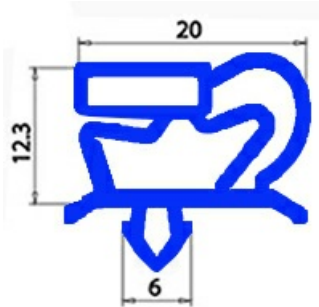

# GASKET MAGNETIC SNAP 640X430mm QQ1

Date: 04-03-2025

## Technical data

SHORT SIDE mm	A=430 mm
LONG SIDE mm	B=640 mm
PROFILE TYPE	QQ1