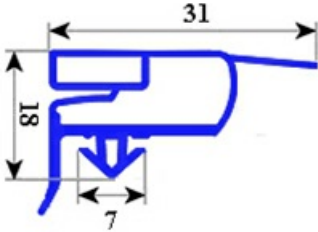

2103138

GASKET MAGNETIC SNAP 664X1570mm QQ6

Date: 04-03-2025

**Technical data**

SHORT SIDE mm	A=664 mm
LONG SIDE mm	B=1570 mm
PROFILE TYPE	QQ6

Manufacturer code

ELECTROLUX PROFESSIONAL S.P.A.

MBM- EUROTEC SRL -