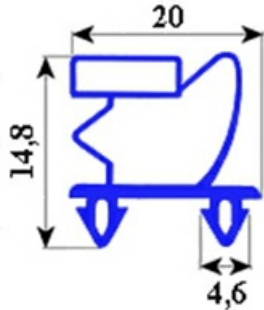

2103143

MAGNETIC SNAP-IN GASKET 1540X665mm YY2

Date: 22-12-2024

**Technical data**

SHORT SIDE mm	A=665 mm
LONG SIDE mm	B=1540 mm
PROFILE TYPE	YY2