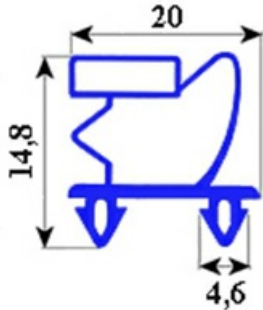

2103143

MAGNETIC SNAP-IN GASKET 1540X665mm YY2

Date: 04-03-2025

**Technical data**

| | |
|---------------|-----------|
| SHORT SIDE mm | A=665 mm |
| LONG SIDE mm | B=1540 mm |
| PROFILE TYPE | YY2 |