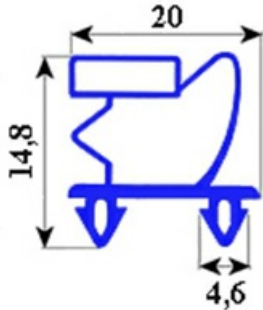

2103143

MAGNETIC SNAP-IN GASKET 1540X665mm YY2

Date: 22-11-2024

**Technical data**

SHORT SIDE mm	A=665 mm
LONG SIDE mm	B=1540 mm
PROFILE TYPE	YY2