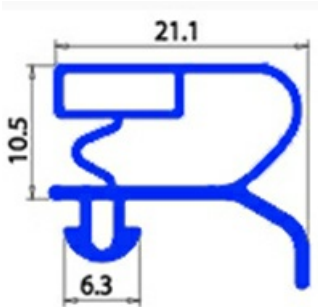

2103144

GASKET MAGNETIC SNAP 1515X790mm XX1

Date: 22-11-2024

Technical data

SHORT SIDE mm	A=790 mm
LONG SIDE mm	B=1515 mm
PROFILE TYPE	XX1