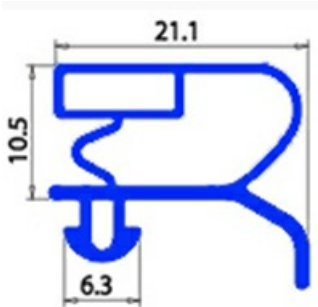

2103144

GASKET MAGNETIC SNAP 1515X790mm XX1

Date: 22-12-2024

Technical data

SHORT SIDE mm	A=790 mm
LONG SIDE mm	B=1515 mm
PROFILE TYPE	XX1