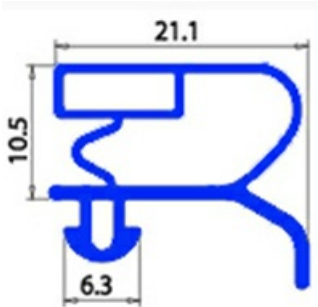

# GASKET MAGNETIC SNAP 1515X790mm XX1

Date: 04-03-2025

## Technical data

SHORT SIDE mm	A=790 mm
LONG SIDE mm	B=1515 mm
PROFILE TYPE	XX1