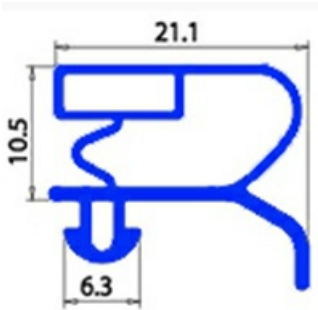

2103144

GASKET MAGNETIC SNAP 1515X790mm XX1

Date: 06-04-2025

Technical data

SHORT SIDE mm	A=790 mm
LONG SIDE mm	B=1515 mm
PROFILE TYPE	XX1