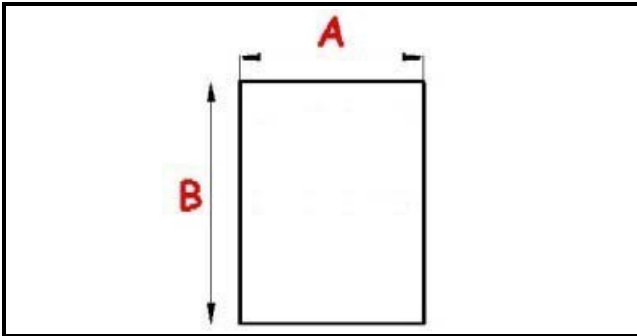

# MAGNETIC SNAP IN GASKET 463X613MM QQ2

Date: 06-04-2025

ORIGINAL  
**OSP**  
SPARE PARTS

## Technical data

SHORT SIDE mm	A=463 mm
LONG SIDE mm	B=613 mm
PROFILE TYPE	QQ2