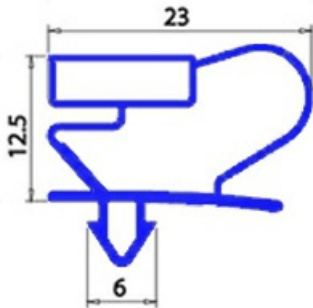

2103145

MAGNETIC SNAP IN GASKET 463X613MM QQ2

Date: 22-11-2024

ORIGINAL
OSP
SPARE PARTS**Technical data**

SHORT SIDE mm	A=463 mm
LONG SIDE mm	B=613 mm
PROFILE TYPE	QQ2

Manufacturer code

ANGELO PO GRANDI CUCINE SPA