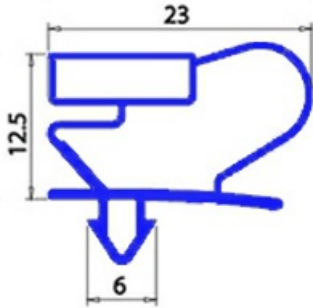

# MAGNETIC SNAP IN GASKET 463X613MM QQ2

Date: 06-04-2025

ORIGINAL  
**OSP**  
SPARE PARTS

## Technical data

SHORT SIDE mm	A=463 mm
LONG SIDE mm	B=613 mm
PROFILE TYPE	QQ2