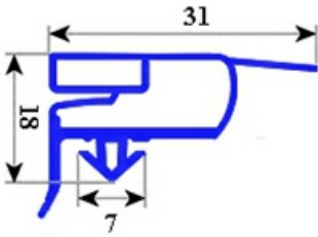

# MAGNETIC SNAP IN GASKET 1690X598MM QQ6

Date: 06-04-2025