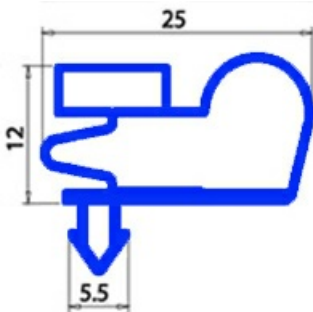

2103180

**GASKET MAGNETIC SNAP IBERNA 1365X665MM QQ8**

Date: 22-01-2025

**Technical data**

SHORT SIDE mm	A=665 mm
LONG SIDE mm	B=1365 mm
PROFILE TYPE	QQ8