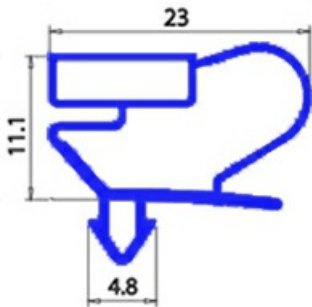

2103181

Date: 22-11-2024

ORIGINAL
OSP
SPARE PARTS

Technical data

SHORT SIDE mm	A=707 mm
LONG SIDE mm	B=770 mm
PROFILE TYPE	QQ9

Manufacturer code

SCOTSMAN ICE Srl.
CASTEL MAC SRL
BAR LINE DIV. DELLA FRIMONT SPA