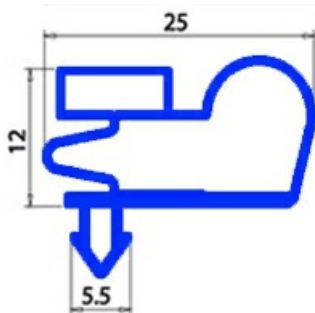

2103197

GASKET MAGNETIC SNAP 1550X655MM QQ8

Date: 04-03-2025

**Technical data**

SHORT SIDE mm	A=655 mm
LONG SIDE mm	B=1550 mm
PROFILE TYPE	QQ8

Manufacturer code

EMMEPI GRANDI CUCINE S.R.L.