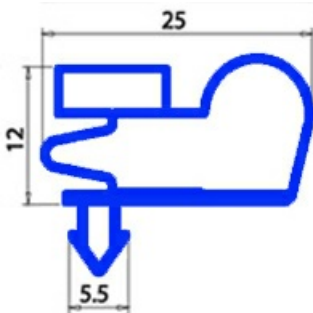

2103197

GASKET MAGNETIC SNAP 1550X655MM QQ8

Date: 19-04-2025

Technical data

SHORT SIDE mm	A=655 mm
LONG SIDE mm	B=1550 mm
PROFILE TYPE	QQ8

Manufacturer code

EMMEPI GRANDI CUCINE S.R.L.