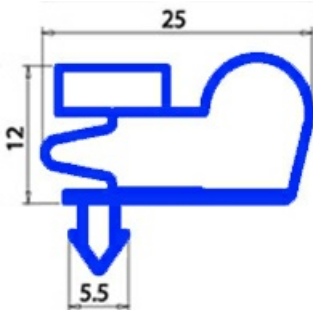

2103197

GASKET MAGNETIC SNAP 1550X655MM QQ8

Date: 22-11-2024

Technical data

SHORT SIDE mm	A=655 mm
LONG SIDE mm	B=1550 mm
PROFILE TYPE	QQ8

Manufacturer code

EMMEPI GRANDI CUCINE S.R.L.