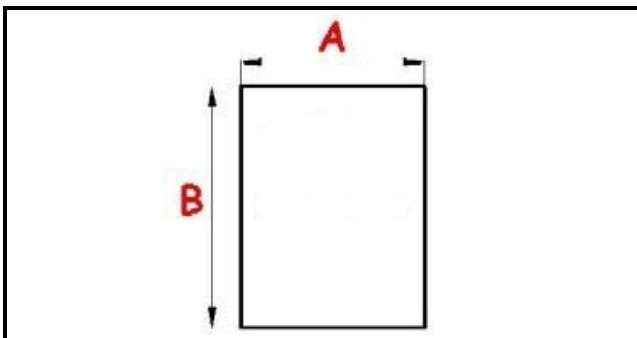

2103197

GASKET MAGNETIC SNAP 1550X655MM QQ8

Date: 22-11-2024

Technical data

SHORT SIDE mm	A=655 mm
LONG SIDE mm	B=1550 mm
PROFILE TYPE	QQ8

Manufacturer code

EMMEPI GRANDI CUCINE S.R.L.