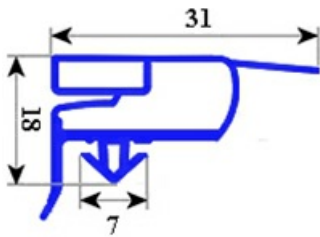

2103205

GASKET MAGNETIC SNAP 1550X685 MM QQ6

Date: 22-01-2025

**ORIGINAL
OSP
SPARE PARTS****Technical data**

SHORT SIDE mm	A=685 mm
LONG SIDE mm	B=1531 mm
PROFILE TYPE	QQ6

Manufacturer code

ELECTROLUX PROFESSIONAL S.P.A.