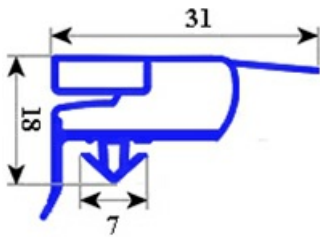

2103205

GASKET MAGNETIC SNAP 1550X685 MM QQ6

Date: 22-11-2024

**ORIGINAL
OSP
SPARE PARTS****Technical data**

SHORT SIDE mm	A=685 mm
LONG SIDE mm	B=1531 mm
PROFILE TYPE	QQ6

Manufacturer code

ELECTROLUX PROFESSIONAL S.P.A.