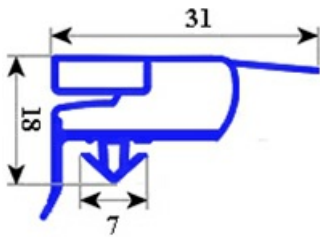

2103206

GASKET MAGNETIC SNAP 685X590MM QQ6

Date: 22-11-2024

**ORIGINAL
OSP
SPARE PARTS****Technical data**

SHORT SIDE mm	A=590 mm
LONG SIDE mm	B=680 mm
PROFILE TYPE	QQ6

Manufacturer code

ELECTROLUX PROFESSIONAL S.P.A.