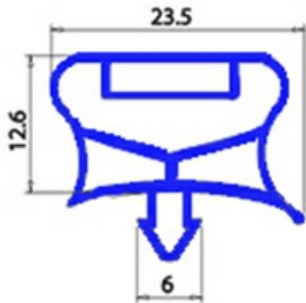

2103212

GASKET MAGNETIC SNAP DOOR; 666X736 MM QQ7

Date: 04-03-2025

ORIGINAL
OSP
SPARE PARTS**Technical data**

SHORT SIDE mm	A=666 mm
LONG SIDE mm	B=736 mm
PROFILE TYPE	QQ7

Manufacturer code

ELECTROLUX PROFESSIONAL S.P.A.