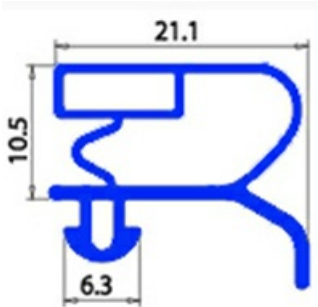

2103213

GASKET MAGNETIC SNAP 423X620 MM XX1

Date: 04-03-2025

**Technical data**

| | |
|---------------|----------|
| SHORT SIDE mm | A=423 mm |
| LONG SIDE mm | B=620 mm |
| PROFILE TYPE | XX1 |