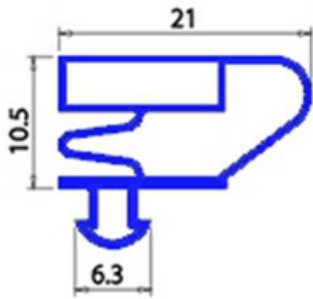

2103222

GASKET MAGNETIC SNAP ISA 620X425MM QQ3

Date: 07-04-2025

Technical data

SHORT SIDE mm	A=425mm
LONG SIDE mm	B=620 mm
PROFILE TYPE	QQ4