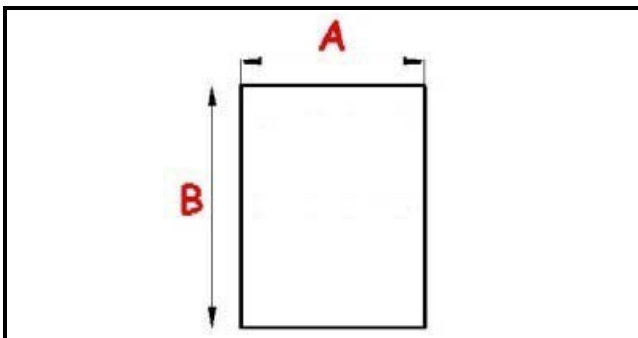

2103222

GASKET MAGNETIC SNAP ISA 620X425MM QQ3

Date: 07-04-2025

Technical data

SHORT SIDE mm	A=425mm
LONG SIDE mm	B=620 mm
PROFILE TYPE	QQ4