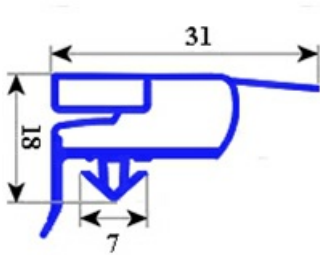

2103233

**GASKET MAGNETIC SNAP 760X665 MM QQ6**

Date: 22-11-2024

ORIGINAL  
**OSP**  
SPARE PARTS**Technical data**

SHORT SIDE mm	A=665 mm
LONG SIDE mm	B=760 mm
PROFILE TYPE	QQ6

**Manufacturer code**

ELECTROLUX PROFESSIONAL S.P.A.