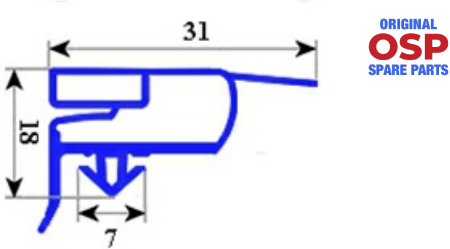

2103233

GASKET MAGNETIC SNAP 760X665 MM QQ6

Date: 07-04-2025

Technical data

SHORT SIDE mm	A=665 mm
LONG SIDE mm	B=760 mm
PROFILE TYPE	QQ6

Manufacturer code

ELECTROLUX PROFESSIONAL S.P.A.