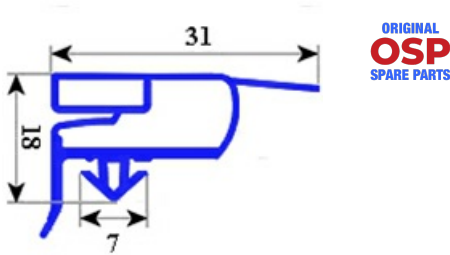

2103233

**GASKET MAGNETIC SNAP 760X665 MM QQ6**

Date: 22-12-2024

**Technical data**

SHORT SIDE mm	A=665 mm
LONG SIDE mm	B=760 mm
PROFILE TYPE	QQ6

**Manufacturer code**

ELECTROLUX PROFESSIONAL S.P.A.