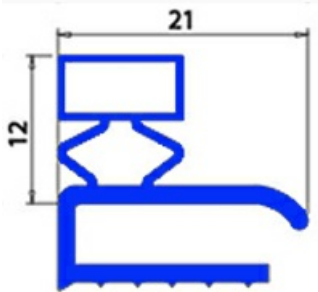

2103236

ANGLED MIDDLE-EDGED MAGNETIC GASKET 636X388MM EVERLASTING XX5

Date: 22-01-2025

Technical data

SHORT SIDE mm	A=388 mm
LONG SIDE mm	B=636 mm
PROFILE TYPE	XX5