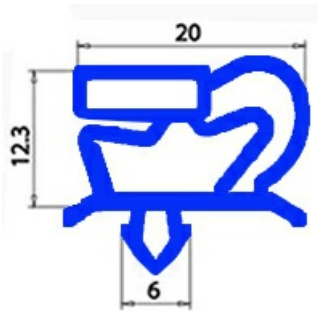

2103237

Date: 07-04-2025

Technical data

SHORT SIDE mm	A=655 mm
LONG SIDE mm	B=1555 mm
PROFILE TYPE	QQ1

Manufacturer code

MODULAR PROFESSIONAL SRL