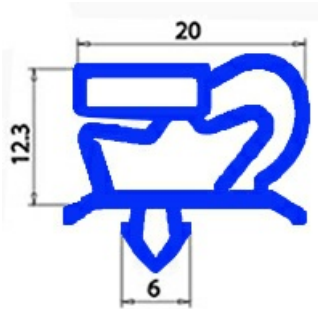

2103237

Date: 22-11-2024

Technical data

SHORT SIDE mm	A=655 mm
LONG SIDE mm	B=1555 mm
PROFILE TYPE	QQ1