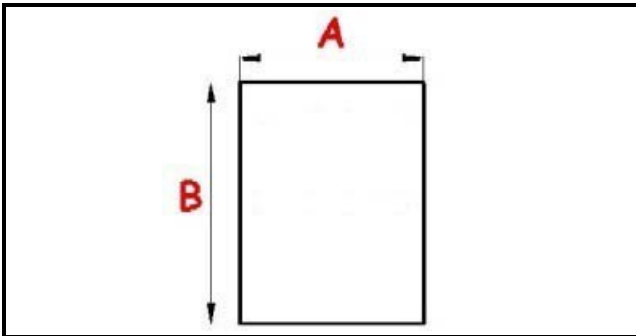

2103237

Date: 07-04-2025

Technical data

SHORT SIDE mm	A=655 mm
LONG SIDE mm	B=1555 mm
PROFILE TYPE	QQ1

Manufacturer code

MODULAR PROFESSIONAL SRL