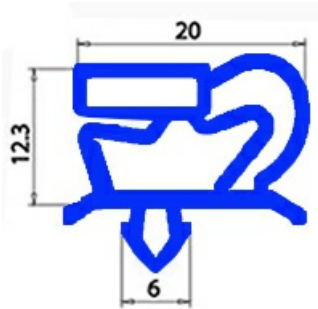

2103237

Date: 04-03-2025

Technical data

SHORT SIDE mm	A=655 mm
LONG SIDE mm	B=1555 mm
PROFILE TYPE	QQ1

Manufacturer code

MODULAR PROFESSIONAL SRL