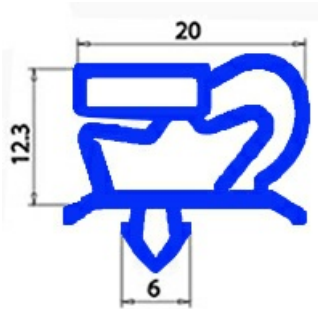

2103237

Date: 22-01-2025

Technical data

SHORT SIDE mm	A=655 mm
LONG SIDE mm	B=1555 mm
PROFILE TYPE	QQ1

Manufacturer code

MODULAR PROFESSIONAL SRL