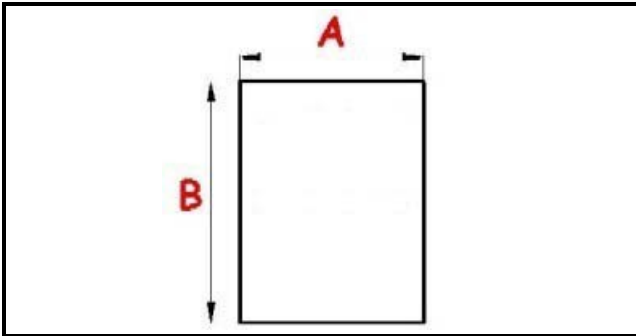

2103237

Date: 04-03-2025

Technical data

SHORT SIDE mm	A=655 mm
LONG SIDE mm	B=1555 mm
PROFILE TYPE	QQ1

Manufacturer code

MODULAR PROFESSIONAL SRL