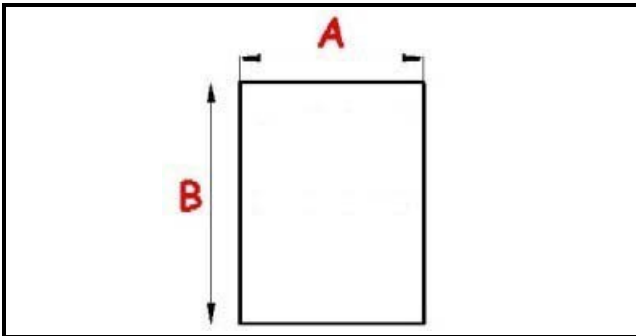

2103238

Date: 07-04-2025

ORIGINAL
OSP
SPARE PARTS

Technical data

| | |
|---------------|----------|
| SHORT SIDE mm | A=865mm |
| LONG SIDE mm | B=1880mm |
| PROFILE TYPE | QQ1 |

Manufacturer code

ELECTROLUX PROFESSIONAL S.P.A.