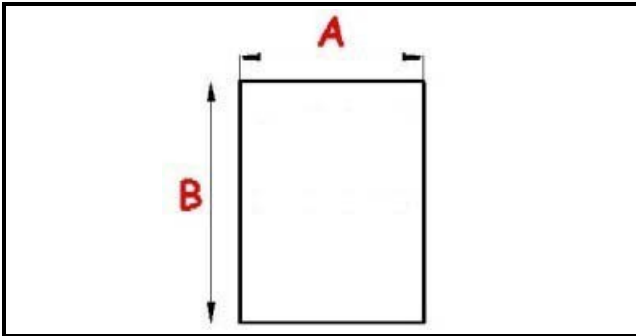

2103238

Date: 22-11-2024

ORIGINAL
OSP
SPARE PARTS

Technical data

SHORT SIDE mm	A=865mm
LONG SIDE mm	B=1880mm
PROFILE TYPE	QQ1

Manufacturer code

ELECTROLUX PROFESSIONAL S.P.A.