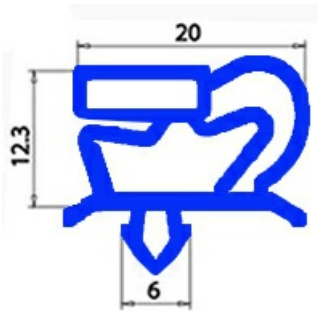

2103238

Date: 07-04-2025

ORIGINAL
OSP
SPARE PARTS

Technical data

| | |
|---------------|----------|
| SHORT SIDE mm | A=865mm |
| LONG SIDE mm | B=1880mm |
| PROFILE TYPE | QQ1 |

Manufacturer code

ELECTROLUX PROFESSIONAL S.P.A.