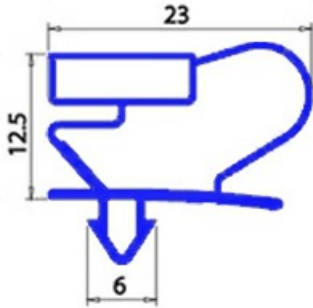

2103239

GASKET MAGNETIC SNAP 1618X668 MM ANGELO PO QQ2

Date: 07-04-2025

Technical data

SHORT SIDE mm	A=688 mm
LONG SIDE mm	B=1618mm
PROFILE TYPE	QQ2

Manufacturer code

ANGELO PO GRANDI CUCINE SPA