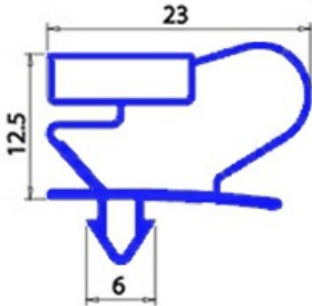

2103239

GASKET MAGNETIC SNAP 1618X668 MM ANGELO PO QQ2

Date: 22-12-2024

**Technical data**

SHORT SIDE mm	A=688 mm
LONG SIDE mm	B=1618mm
PROFILE TYPE	QQ2

Manufacturer code

ANGELO PO GRANDI CUCINE SPA