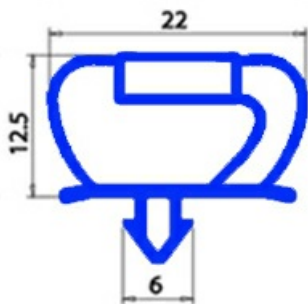

2103244

**sost 2103835 GASKET MAGNETIC SNAP 1570X670 MM XX2**

Date: 04-03-2025

**Technical data**

SHORT SIDE mm	A=670 mm
LONG SIDE mm	B=1570 mm
PROFILE TYPE	XX2