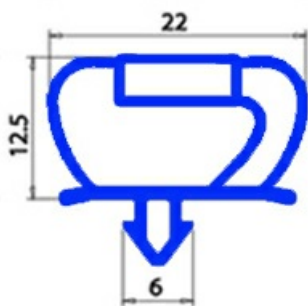

2103244

**sost 2103835 GASKET MAGNETIC SNAP 1570X670 MM XX2**

Date: 22-11-2024

**Technical data**

SHORT SIDE mm	A=670 mm
LONG SIDE mm	B=1570 mm
PROFILE TYPE	XX2