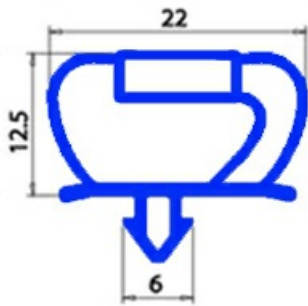

2103244

sost 2103835 GASKET MAGNETIC SNAP 1570X670 MM XX2

Date: 07-04-2025

Technical data

SHORT SIDE mm	A=670 mm
LONG SIDE mm	B=1570 mm
PROFILE TYPE	XX2