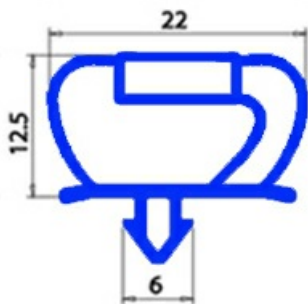

2103244

sost 2103835 GASKET MAGNETIC SNAP 1570X670 MM XX2

Date: 22-12-2024

**Technical data**

SHORT SIDE mm	A=670 mm
LONG SIDE mm	B=1570 mm
PROFILE TYPE	XX2