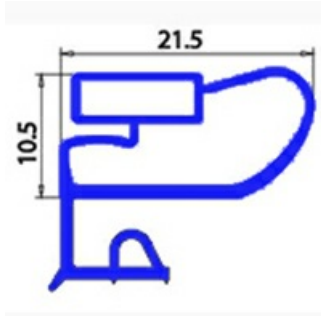

2103271

ANGLED MIDDLE-EDGED MAGNETIC GASKET 660X1540 mm XX4

Date: 04-03-2025

**Technical data**

| | |
|---------------|-----------|
| SHORT SIDE mm | A=660 mm |
| LONG SIDE mm | B=1540 mm |
| PROFILE TYPE | XX4 |