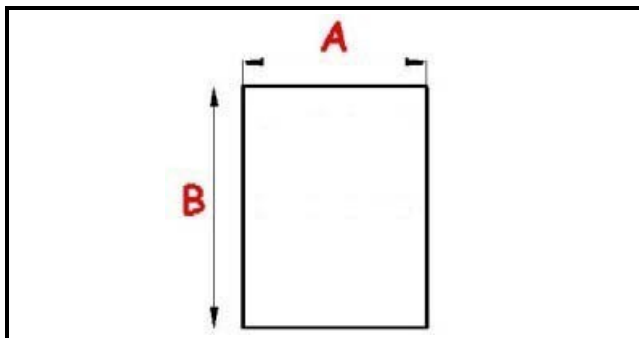

2103271

ANGLED MIDDLE-EDGED MAGNETIC GASKET 660X1540 mm XX4

Date: 04-03-2025

**Technical data**

| | |
|---------------|-----------|
| SHORT SIDE mm | A=660 mm |
| LONG SIDE mm | B=1540 mm |
| PROFILE TYPE | XX4 |