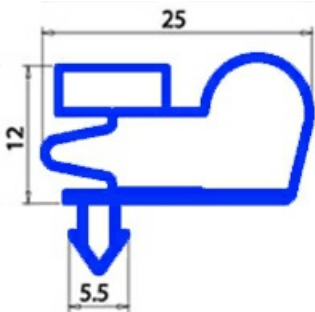

2103277

MAGNETIC SNAP-IN GASKET 625X525mm QQ8

Date: 22-11-2024

Technical data

SHORT SIDE mm	A=525 mm
LONG SIDE mm	B=625 mm
PROFILE TYPE	QQ8