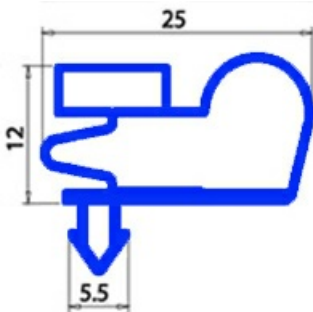

2103292

SNAP IN MAGNETIC GASKET 655X505MM QQ8

Date: 04-03-2025

**Technical data**

SHORT SIDE mm	A=505 mm
LONG SIDE mm	B=655 mm
PROFILE TYPE	QQ8