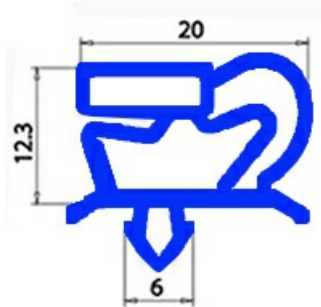

# GASKET MAGNETIC SNAP 615X425 MM QQ1

Date: 22-01-2025

## Technical data

SHORT SIDE mm	A=425 mm
LONG SIDE mm	B=615 mm
PROFILE TYPE	QQ1