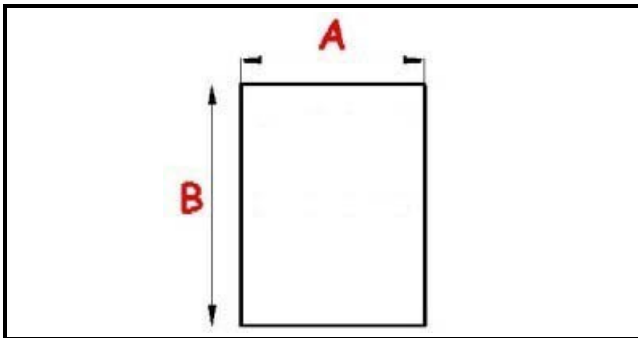

## Technical data

SHORT SIDE mm	A=425 mm
LONG SIDE mm	B=615 mm
PROFILE TYPE	QQ1