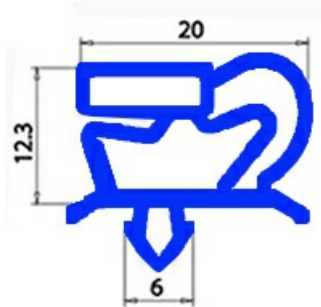

2103301

MAGNETIC SNAP-IN GASKET 595X465MM QQ1

Date: 23-12-2024

**Technical data**

SHORT SIDE mm	A=465 mm
LONG SIDE mm	B=595 mm
PROFILE TYPE	Q1

Manufacturer code

ELECTROLUX PROFESSIONAL S.P.A.