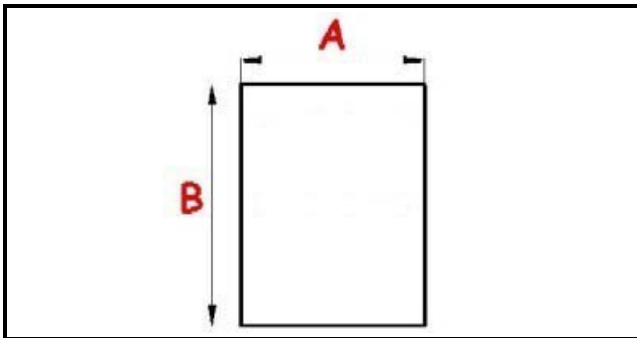

2103301

MAGNETIC SNAP-IN GASKET 595X465MM QQ1

Date: 23-12-2024

**Technical data**

SHORT SIDE mm	A=465 mm
LONG SIDE mm	B=595 mm
PROFILE TYPE	Q1

Manufacturer code

ELECTROLUX PROFESSIONAL S.P.A.