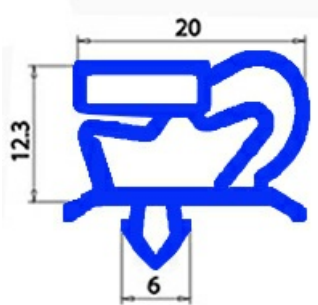

## GASKET MAGNETIC SNAP 635X590 MM QQ1

Date: 22-11-2024

### Technical data

SHORT SIDE mm	A=590 mm
LONG SIDE mm	B=635 mm
PROFILE TYPE	QQ1