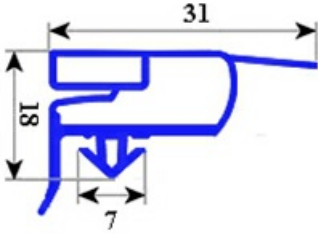

2103309

MAGNETIC SNAP-IN GASKET 1695X566 mm MONDIAL QQ6

Date: 22-11-2024

**Technical data**

SHORT SIDE mm	A=566 mm
LONG SIDE mm	B=1695 mm
PROFILE TYPE	QQ6