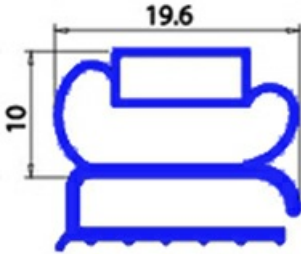

2103315

**ANGLED MIDDLE-EDGED MAGNETIC GASKET 1560X660 MM. YY8**

Date: 05-03-2025

**Technical data**

|               |           |
|---------------|-----------|
| SHORT SIDE mm | A=660 mm  |
| LONG SIDE mm  | B=1560 mm |
| PROFILE TYPE  | XX6       |