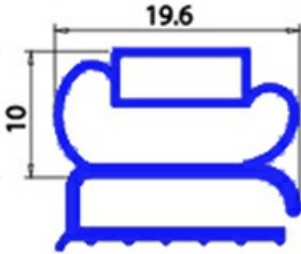

2103315

**ANGLED MIDDLE-EDGED MAGNETIC GASKET 1560X660 MM. YY8**

Date: 22-11-2024

**Technical data**

SHORT SIDE mm	A=660 mm
LONG SIDE mm	B=1560 mm
PROFILE TYPE	XX6

**Manufacturer code**

ANGELO PO GRANDI CUCINE SPA