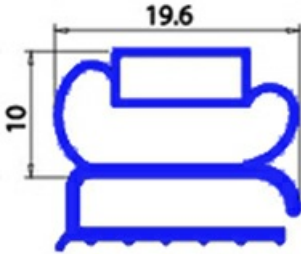

2103315

ANGLED MIDDLE-EDGED MAGNETIC GASKET 1560X660 MM. YY8

Date: 10-01-2025

**Technical data**

SHORT SIDE mm	A=660 mm
LONG SIDE mm	B=1560 mm
PROFILE TYPE	XX6

Manufacturer code

ANGELO PO GRANDI CUCINE SPA