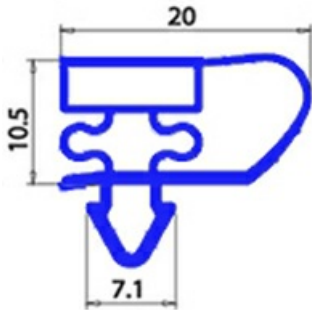

2103319

GASKET MAGNETIC SNAP 630X415mm O.D. YY22

Date: 23-12-2024

Technical data

SHORT SIDE mm	A=415 mm
LONG SIDE mm	B=630 mm
PROFILE TYPE	YY22