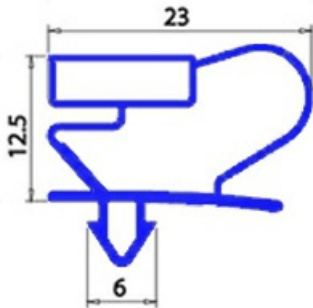

2103327

**GASKET MAGNETIC SNAP 668X771 mm QQ2**

Date: 05-03-2025

**Technical data**

SHORT SIDE mm	A=668 mm
LONG SIDE mm	B=771 mm
PROFILE TYPE	QQ2

**Manufacturer code**

ANGELO PO GRANDI CUCINE SPA