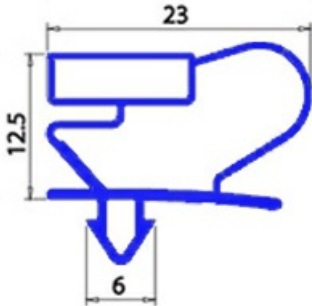

2103327

**GASKET MAGNETIC SNAP 668X771 mm QQ2**

Date: 22-11-2024

**Technical data**

SHORT SIDE mm	A=668 mm
LONG SIDE mm	B=771 mm
PROFILE TYPE	QQ2

**Manufacturer code**

ANGELO PO GRANDI CUCINE SPA