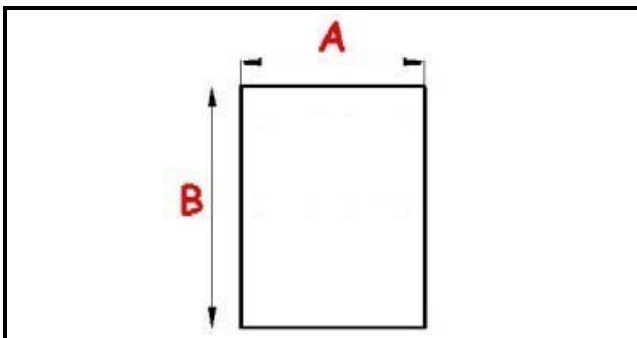

2103327

**GASKET MAGNETIC SNAP 668X771 mm QQ2**

Date: 05-03-2025

**Technical data**

SHORT SIDE mm	A=668 mm
LONG SIDE mm	B=771 mm
PROFILE TYPE	QQ2

**Manufacturer code**

ANGELO PO GRANDI CUCINE SPA