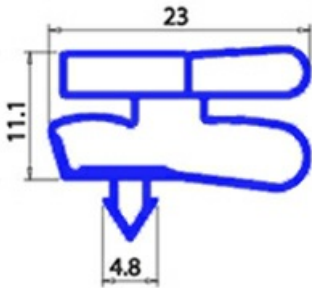

# MAGNETIC SNAP-IN GASKET 1695X570 mm MONDIAL ELITE XX3

Date: 10-04-2025

## Technical data

SHORT SIDE mm	A=570 mm
LONG SIDE mm	B=1695 mm
PROFILE TYPE	XX3