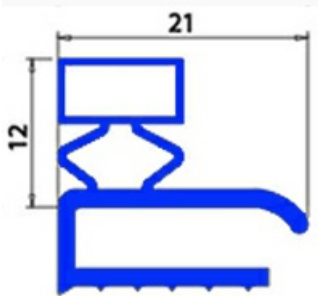

# ANGLED MIDDLE-EDGED MAGNETIC GASKET 560X440MM O.D. XX5

Date: 10-04-2025

## Technical data

SHORT SIDE mm	A=440 mm
LONG SIDE mm	B=560 mm
PROFILE TYPE	XX5