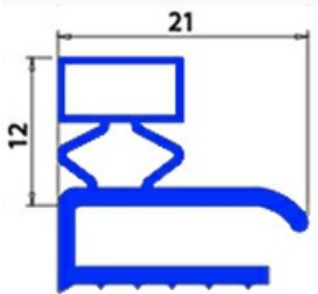

2103335

**ANGLED MIDDLE-EDGED MAGNETIC GASKET 560X440MM O.D. XX5**

Date: 05-03-2025

**Technical data**

SHORT SIDE mm	A=440 mm
LONG SIDE mm	B=560 mm
PROFILE TYPE	XX5