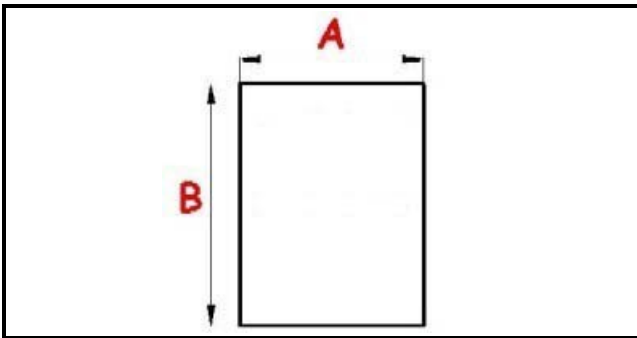

2103337

GASKET MAGNETIC SNAP 680X430MM QQ1

Date: 10-04-2025

Technical data

SHORT SIDE mm	B= 430 mm
LONG SIDE mm	B=680 mm
PROFILE TYPE	QQ1