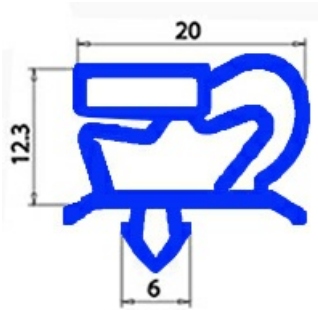

2103337

GASKET MAGNETIC SNAP 680X430MM QQ1

Date: 10-04-2025

Technical data

SHORT SIDE mm	B= 430 mm
LONG SIDE mm	B=680 mm
PROFILE TYPE	QQ1