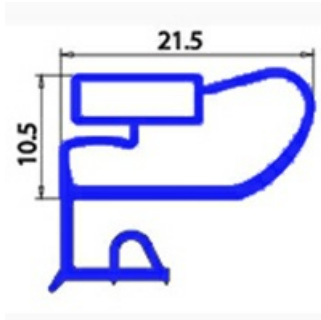

2103345

ANGLED MIDDLE-EDGED MAGNETIC DOOR GASKET 531X491mm XX4

Date: 22-11-2024

Technical data

SHORT SIDE mm	A=491 mm
LONG SIDE mm	B=521 mm
PROFILE TYPE	XX4

Manufacturer code

ELECTROLUX PROFESSIONAL S.P.A.