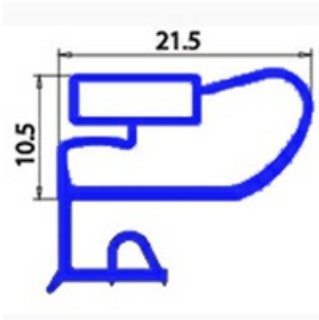

# ANGLED MIDDLE-EDGED MAGNETIC DOOR GASKET 531X491mm XX4

Date: 10-04-2025

## Technical data

|               |          |
|---------------|----------|
| SHORT SIDE mm | A=491 mm |
| LONG SIDE mm  | B=521 mm |
| PROFILE TYPE  | XX4      |