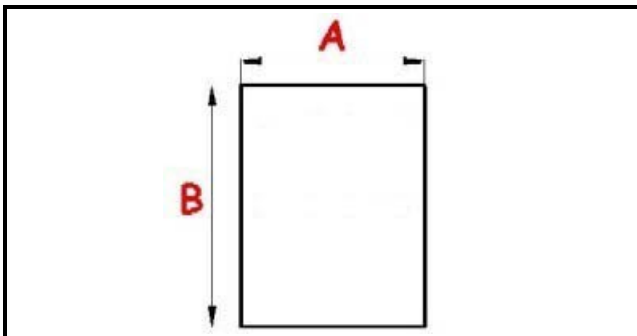

# ANGLED MIDDLE-EDGED MAGNETIC DOOR GASKET 531X491mm XX4

Date: 10-04-2025

## Technical data

|               |          |
|---------------|----------|
| SHORT SIDE mm | A=491 mm |
| LONG SIDE mm  | B=521 mm |
| PROFILE TYPE  | XX4      |