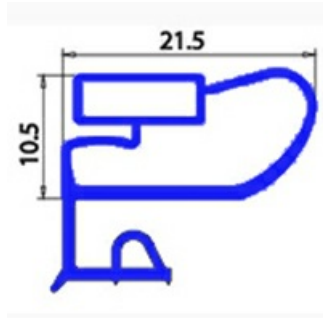

# ANGLED MIDDLE-EDGED MAGNETIC DOOR GASKET MBM 410X650MM XX4

Date: 05-03-2025

## Technical data

SHORT SIDE mm	A=410 mm
LONG SIDE mm	B=650 mm
PROFILE TYPE	XX4