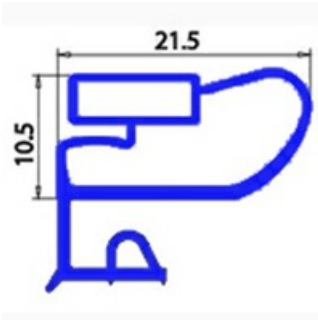

2103348

ANGLED MIDDLE-EDGED MAGNETIC GASKET MBM 320X410MM XX4

Date: 22-11-2024