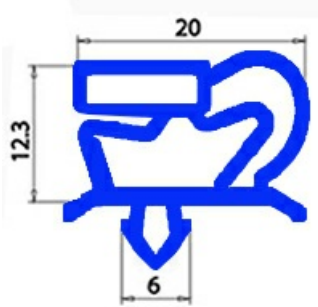

2103351

MAGNETIC SNAP-IN DOOR GASKET 1600X605MM QQ1

Date: 10-04-2025

Technical data

SHORT SIDE mm	A=605 mm
LONG SIDE mm	B=1600 mm
PROFILE TYPE	QQ1

Manufacturer code

ANGELO PO GRANDI CUCINE SPA

GIGA GRANDI CUCINE SRL