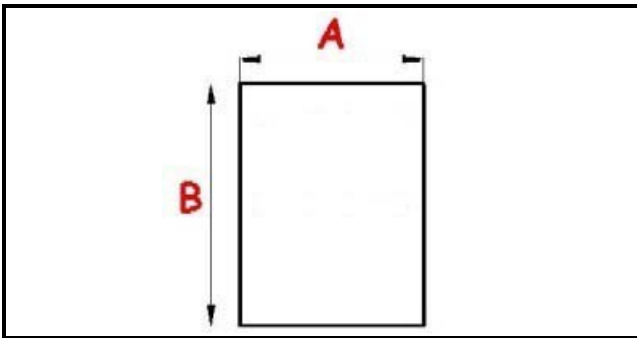

2103351

MAGNETIC SNAP-IN DOOR GASKET 1600X605MM QQ1

Date: 10-04-2025

Technical data

SHORT SIDE mm	A=605 mm
LONG SIDE mm	B=1600 mm
PROFILE TYPE	QQ1

Manufacturer code

ANGELO PO GRANDI CUCINE SPA

GIGA GRANDI CUCINE SRL