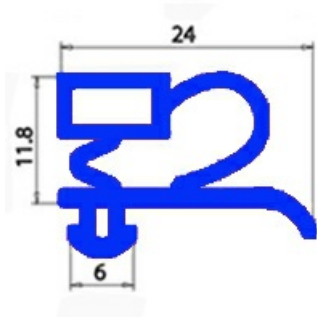

# GASKET MAGNETIC SNAP 1613X647 mm QQ3

Date: 10-04-2025

## Technical data

SHORT SIDE mm	A=647 mm
LONG SIDE mm	B=1631 mm
PROFILE TYPE	QQ3