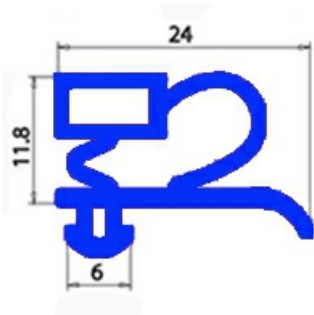

2103352

**GASKET MAGNETIC SNAP 1613X647 mm QQ3**

Date: 02-02-2025

**Technical data**

SHORT SIDE mm	A=647 mm
LONG SIDE mm	B=1631 mm
PROFILE TYPE	QQ3

**Manufacturer code**

ISA SPA